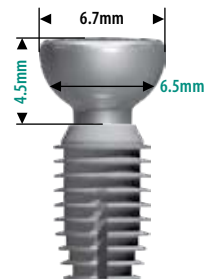

Temporary Abutment Measurement Guide

3.5 x 4.5mm

3.5 x 6.5mm

4.0 x 4.5mm

4.0 x 6.5mm

5.0 x 4.5mm

5.0 x 6.5mm

6.5 x 4.5mm

6.5 x 6.5mm